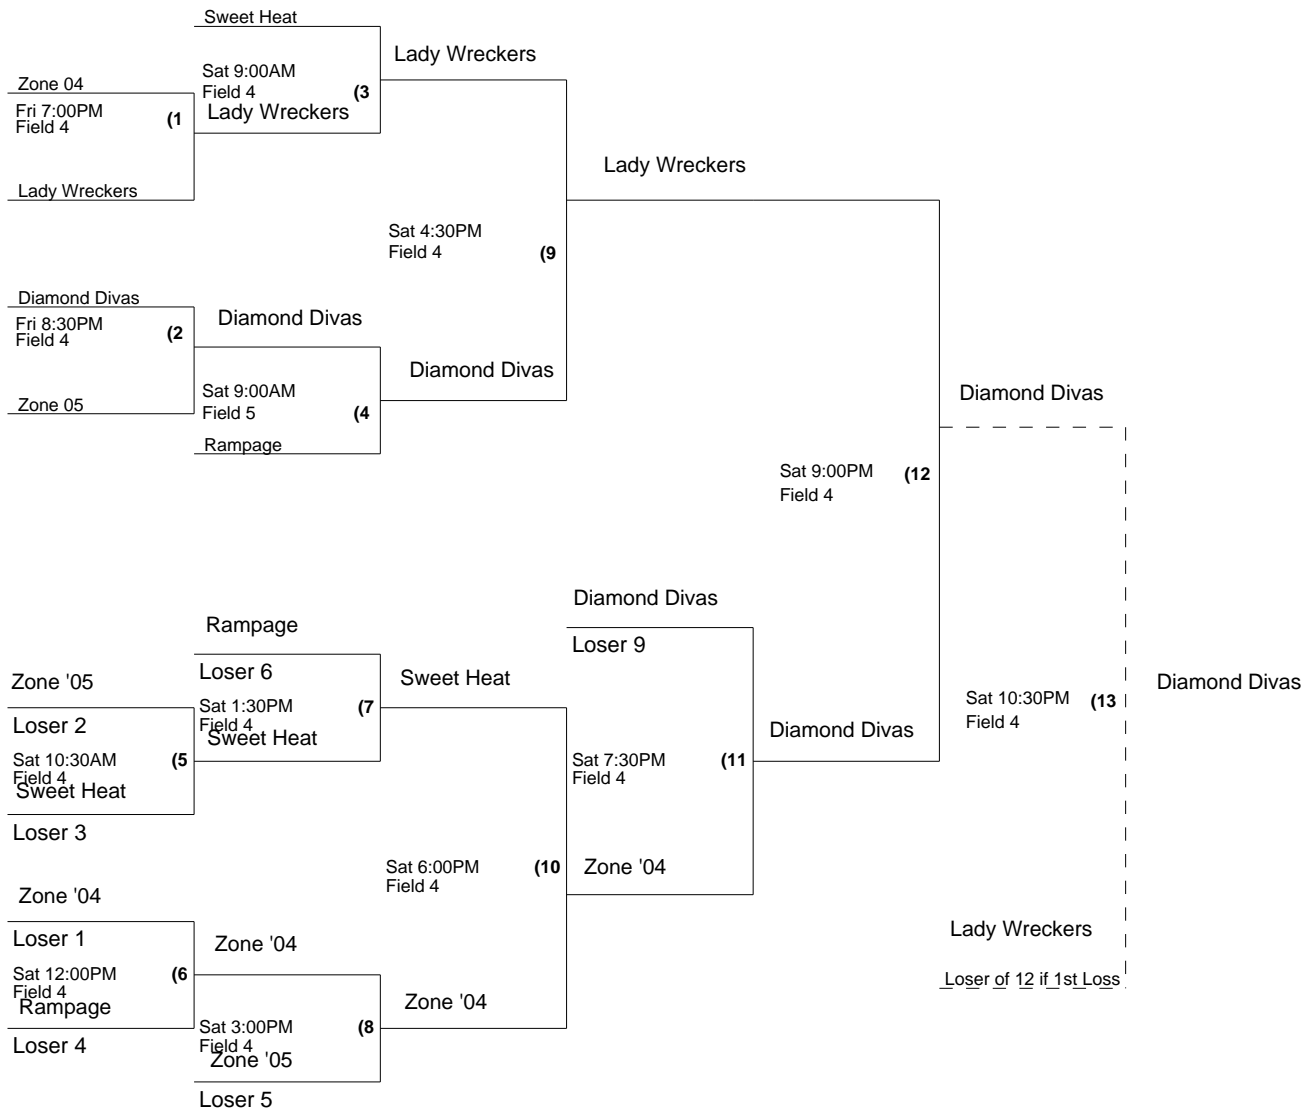

USA Softball of Mississippi
 12U- B Fast-Pitch North State
 Corinth, MS

**CORINTH
 ALCORN PARKS &
 RECREATION**