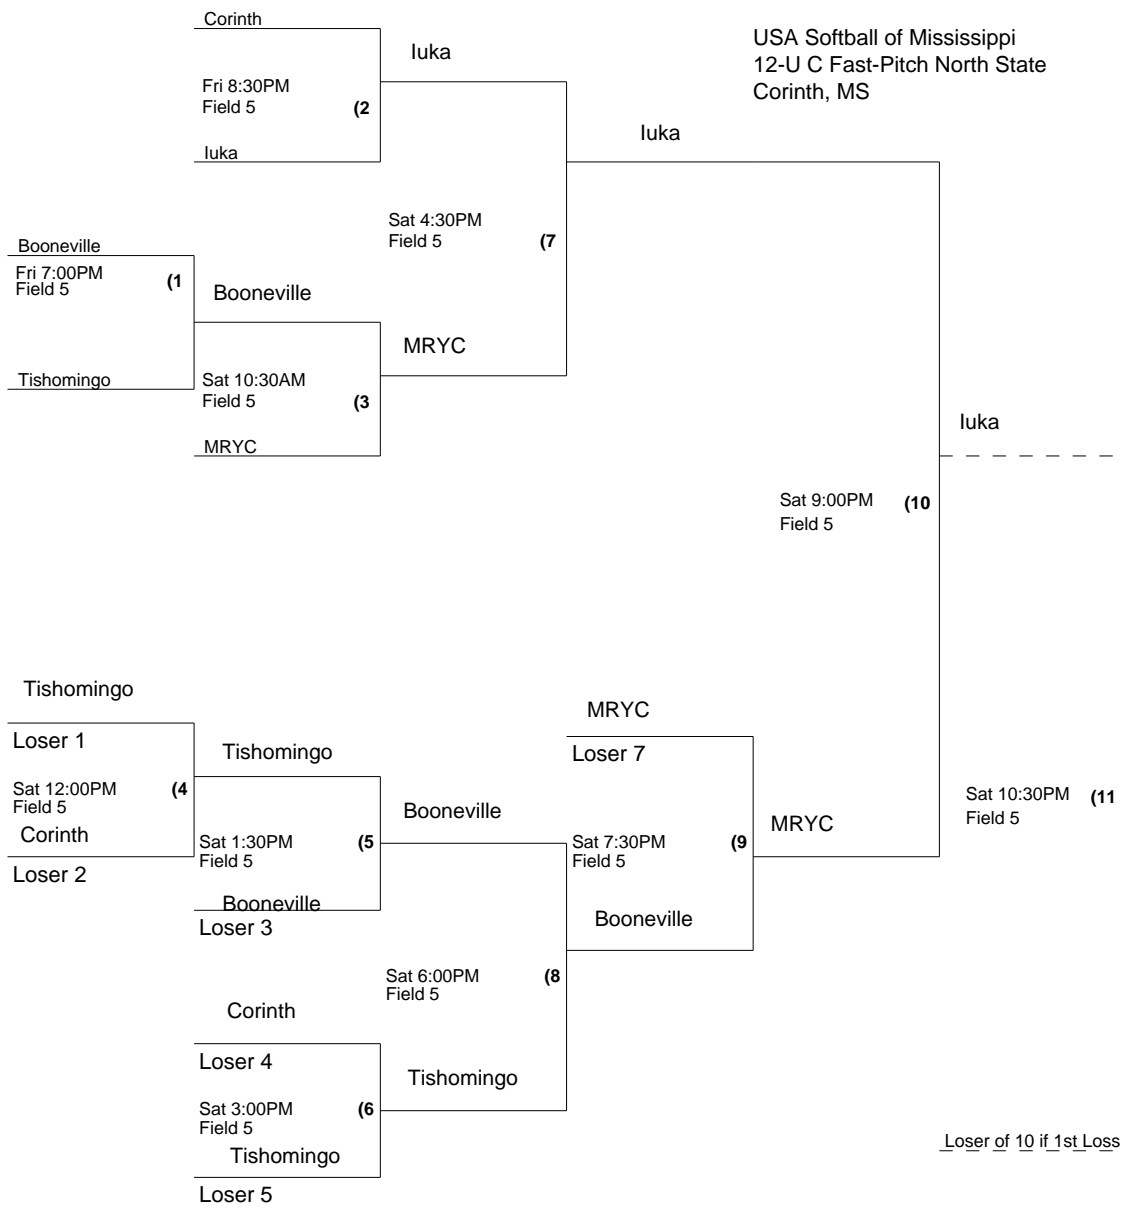

USA Softball of Mississippi  
 12-U C Fast-Pitch North State  
 Corinth, MS

CORINTH  
 ALCORN **PARKS &  
 RECREATION**