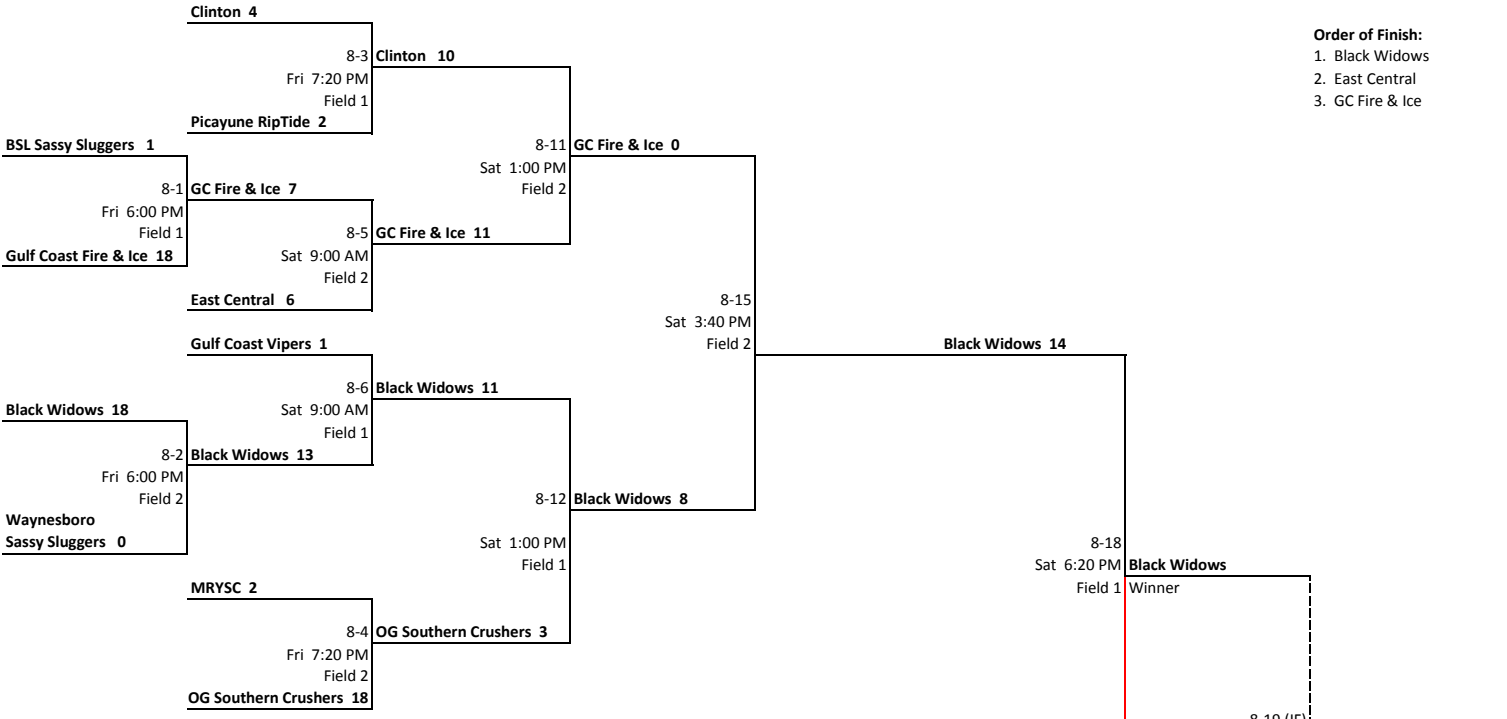

## Winner's Bracket

- Order of Finish:**
1. Black Widows
  2. East Central
  3. GC Fire & Ice

## Loser's Bracket