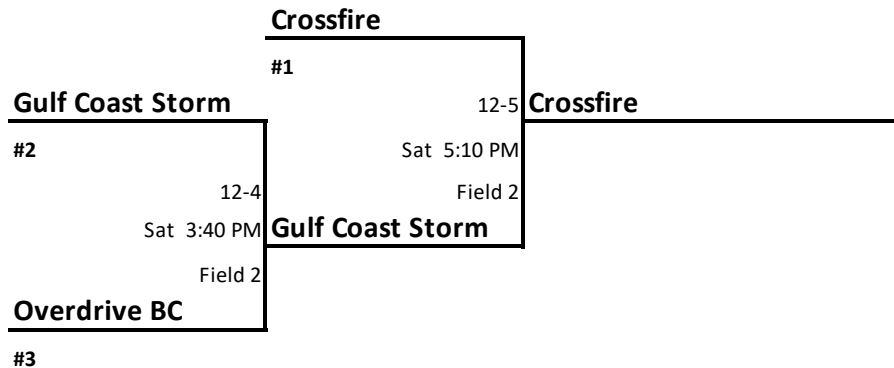

Seeding Priority

1. Win Loss Record
2. Head to Head - Only for 2 way ties
3. Runs Allowed
4. Runs Scored
5. Coin Flip

Order of Finish

1. Crossfire
2. Gulf Coast Storm
3. Overdrive BC