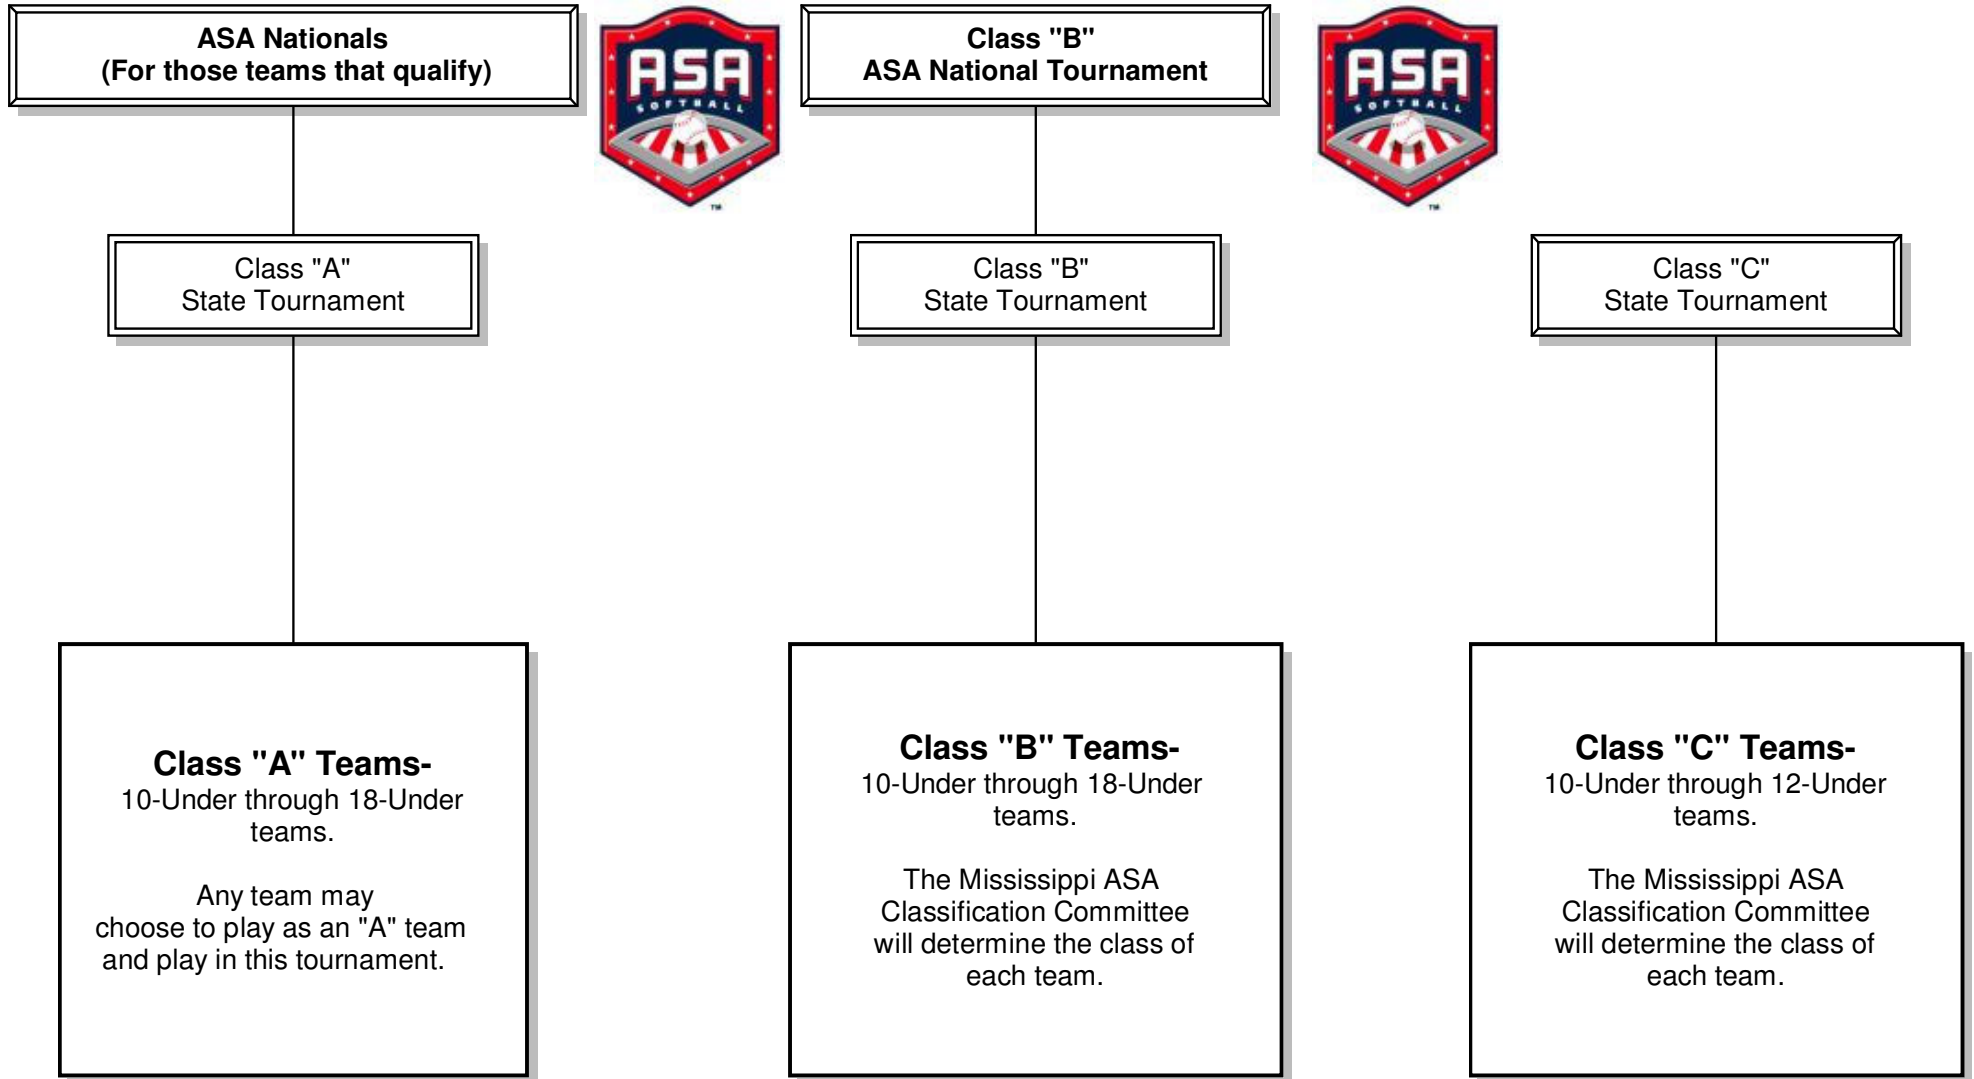

THE MISSISSIPPI ASA J.O. FAST-PITCH TOURNAMENT TRAIL

All J.O. Players must be individually registered to participate in Mississippi ASA Championship Play

CLASSIFICATION FOR J.O. FAST-PITCH TEAMS

Mississippi ASA will classify J.O. Girl's Fast-Pitch teams into 3 categories. A state tournament will be held in all age groups in each category, except 16-under Class "C" & 18-under Class "C". The Mississippi ASA Classification Committee will determine the class of each team based on travel/tournament teams, tournament participation, tournament success, quality of players or any other factor deemed necessary. Recreation League All-Star Teams may be considered Class "C" teams by the Mississippi ASA Classification Committee.

A team must play in a Mississippi ASA State Tournament to be eligible to go to the ASA Nationals.

Any team in Mississippi can be placed in any of the above categories based on the teams current years performance.

Teams will be classified for the National level after they play in a Mississippi ASA State Tournament.